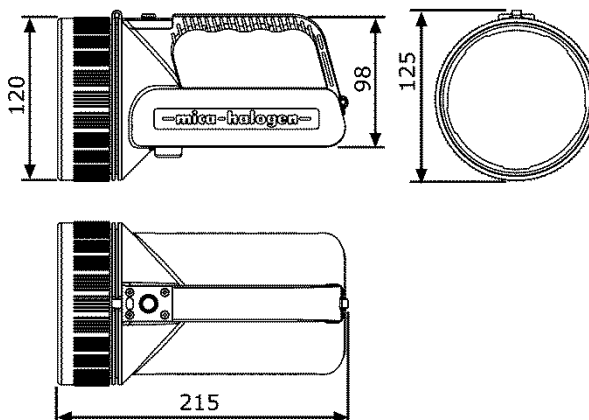

DATA SHEET
IL-600 NiMH / IL-600 BK NiMH HAND LAMP

MODEL	IL-600 NiMH
Product description	IL-600: Rechargeable hand lamp IL-600 BK: Rechargeable hand lamp with blinking mode
Operating temperature	-20°C.... +40°C
Light source	3 high luminous Cree LED's, lifetime: 50 000 h
Light output	High power Low power 400 lm 110 lm
Operating time	High power Low power Blink mode 8 hours 24 hours 16 hours
Beam type	Medium spot
Lens	Tempered glass 108 mm x 5 mm
Enclosure	High impact polyamide
Ingress protection	IP 67
Colour	Yellow body / Black locking ring Other colours on request
Power source	6V rechargeable NiMH battery
Weight with battery	1,4 kg
Dimensions	Approx. 215 mm (L) x 120 mm (W) x 125 mm (H)
Charging time	11 h
Other features	Battery capacity indicator Deep discharge prevention Low battery warning Shoulder strap
Chargers	MICA ILC4-VAC Single mains charger (85..264VAC) MICA ILC4 Single vehicle charger (12..24VDC) MICA CR-C3 Multi charger for 3 lamps (100..240VAC) MICA CR-C5 Multi charger for 5 lamps (100..240VAC)
Accessories	Colour filters: red, green and amber Diffuser filter Adjustable stand for a single lamp MICA IL-holder for up to 8 lamps