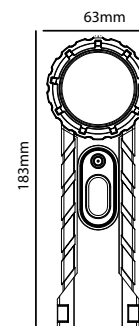

PRODUCT CODE
NSEX320

250
g